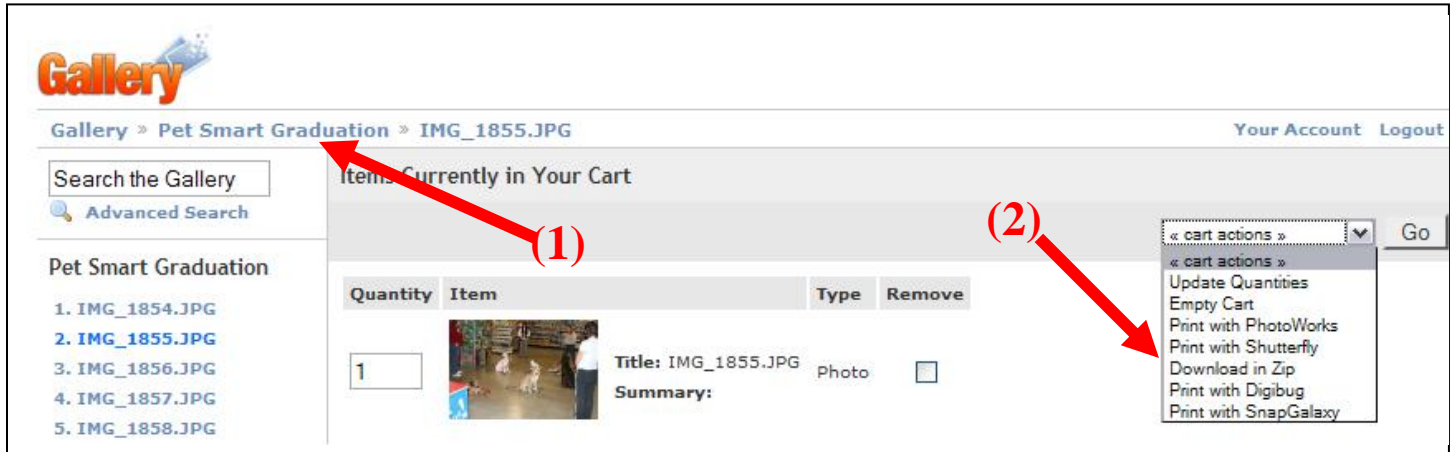

If you click on the picture you will get a larger one to look at. You can also add the picture to the cart from there. On this page you'll also find a variety of data about the picture.

Once you put a photo in the cart you'll be taken to the cart (see below). To get back to the album click on the Petsmart Graduation link (1). Once done adding pics to the cart you can choose several web print houses to send the pics to or you can select Download in Zip. Download in Zip (2) will zip all the pictures in the cart and once you click Go will prompt you to download it.

Last but not least, adding an album and uploading pictures. The album you create will appear inside of the Petsmart Graduation album.

Add Sub-Album

Name (required)
The name of this album on your hard disk. It must be unique in this album. Only use alphanumeric characters, underscores or dashes. You will be able to rename it later.
/Pet_Smart/ [ ] Please use your dog's name here

Title
This is the album title.
[B i list bullet url image color]
[ ]

Summary
This is the album summary.
[B i list bullet url image color]
[ ]

Keywords
Keywords are not visible, but are searchable.
[ ]

Description
This is the long description of the album.
[B i list bullet url image color]
[ ]

Create

Please use your and your dog's name here. The rest you can leave blank.

Scroll to the bottom and click create
On the next screen that opens scroll to the bottom and click save